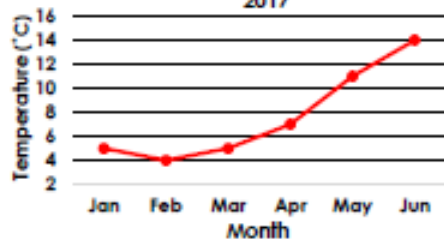

## Developing

1a.

Month	Temperature (°C)
January	5
February	4
March	5
April	7
May	11
June	14

Average UK Temperatures in 2017