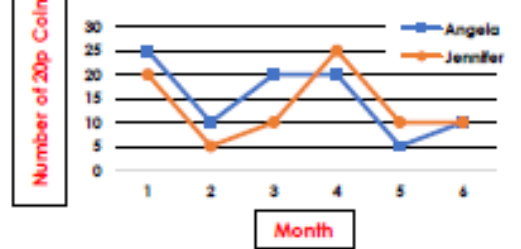

Kyle's Lap Times around the Park

6a.

Distance Walked by Sid In a Week

6b.

Number of 20p Coins Saved over 6 Months

Spicy

Greater Depth

7a.

Month	Temperature °C	
	2016	2017
January	3	4
February	4	5
March	5	7
April	7	8
May	12	12
June	13	15

Average UK Temperatures in 2016 and 2017

Greater Depth

7b.

Day	Steps (Nearest 1,000)	
	Jule	Abdul
Monday	10,000	11,000
Tuesday	7,000	10,000
Wednesday	11,000	13,000
Thursday	12,000	14,000
Friday	9,000	11,000
Saturday	18,000	16,000
Sunday	6,000	8,000