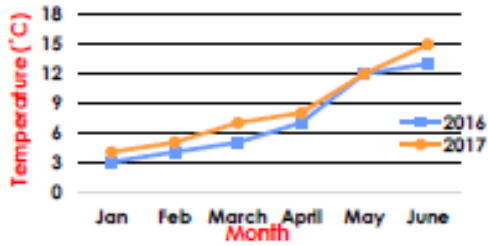

## Expected

4a.

Month	Temperature (°C)
July	17
August	16
September	14
October	10
November	7
December	5

Average UK Temperatures in 2017

5a.

Jordan's Height over 11 Years

Ellie's Height over 11 Years

Kyle's Lap Times around the Park

6a.

Distance Walked by Sid In a Week

6b.

Number of 20p Coins Saved over 6 Months

Spicy

Greater Depth

7a.

Month	Temperature °C	
	2016	2017
January	3	4
February	4	5
March	5	7
April	7	8
May	12	12
June	13	15

Average UK Temperatures in 2016 and 2017

Greater Depth

7b.

Day	Steps (Nearest 1,000)	
	Jule	Abdul
Monday	10,000	11,000
Tuesday	7,000	10,000
Wednesday	11,000	13,000
Thursday	12,000	14,000
Friday	9,000	11,000
Saturday	18,000	16,000
Sunday	6,000	8,000