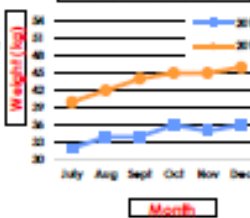

Month	Temperature °C	
	2016	2017
January	3	4
February	4	5
March	5	7
April	7	8
May	12	12
June	13	15

Average UK Temperatures in 2016 and 2017

Greater Depth

7b.

Day	Steps (Nearest 1,000)	
	Jule	Abdul
Monday	10,000	11,000
Tuesday	7,000	10,000
Wednesday	11,000	13,000
Thursday	12,000	14,000
Friday	9,000	11,000
Saturday	18,000	16,000
Sunday	6,000	8,000

Number of Steps Taken in a Week

8a.

Sofia's Change in Weight in 2011 and 2012

Sohan's Change in Weight in 2011 and 2012

8b.

The Growth of 2 Plants in Winter

The Growth of 2 Plants in Summer

9a.