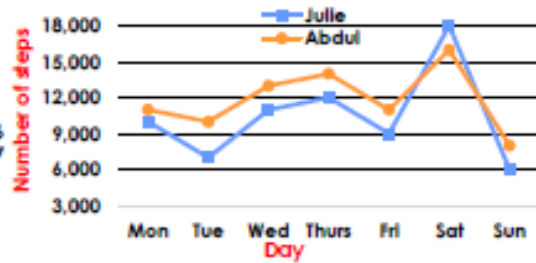

Month	Temperature °C	
	2016	2017
January	3	4
February	4	5
March	5	7
April	7	8
May	12	12
June	13	15

Average UK Temperatures in 2016 and 2017

Greater Depth

7b.

Day	Steps (Nearest 1,000)	
	Jule	Abdul
Monday	10,000	11,000
Tuesday	7,000	10,000
Wednesday	11,000	13,000
Thursday	12,000	14,000
Friday	9,000	11,000
Saturday	18,000	16,000
Sunday	6,000	8,000

Number of Steps Taken in a Week

8a.

Sofia's Change in Weight in 2011 and 2012

Sohan's Change in Weight in 2011 and 2012

8b.

The Growth of 2 Plants in Winter

The Growth of 2 Plants in Summer

9a.