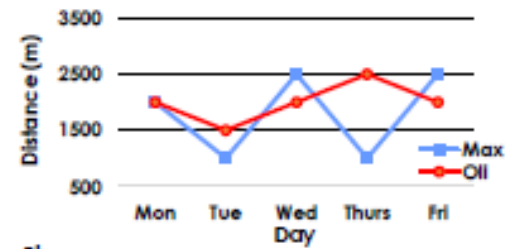

3a.

A Sunflower's Height over 2 Weeks

3b.

Average Rainfall In the UK

## Expected

4a.

Month	Temperature (°C)
July	17
August	16
September	14
October	10
November	7
December	5

Average UK Temperatures in 2017

5a.

Jordan's Height over 11 Years

Ellie's Height over 11 Years

## Expected

4b.

Day	Distance (m)	
	Max	Oli
Monday	2,000	2,000
Tuesday	1,000	1,500
Wednesday	2,500	2,000
Thursday	1,000	2,500
Friday	2,500	2,000

Distance Walked in a School Week

5b.

Lindsay's Lap Times around the Park