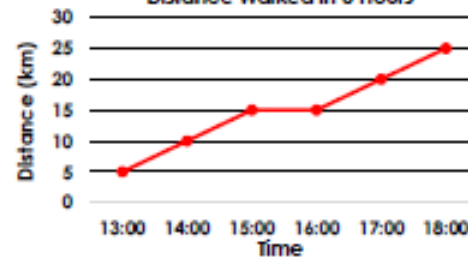

Distance Walked in 6 Hours