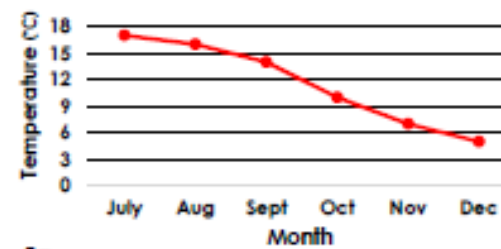

3a.

A Sunflower's Height over 2 Weeks

3b.

Average Rainfall In the UK

## Expected

4a.

Month	Temperature (°C)
July	17
August	16
September	14
October	10
November	7
December	5

Average UK Temperatures in 2017

5a.

Jordan's Height over 11 Years

Ellie's Height over 11 Years