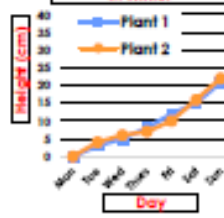

Month	Temperature °C	
	2016	2017
January	3	4
February	4	5
March	5	7
April	7	8
May	12	12
June	13	15

Average UK Temperatures in 2016 and 2017

Greater Depth

7b.

Day	Steps (Nearest 1,000)	
	Jule	Abdul
Monday	10,000	11,000
Tuesday	7,000	10,000
Wednesday	11,000	13,000
Thursday	12,000	14,000
Friday	9,000	11,000
Saturday	18,000	16,000
Sunday	6,000	8,000

Number of Steps Taken in a Week

8a.

Sofia's Change in Weight in 2011 and 2012

Sohan's Change in Weight in 2011 and 2012

8b.

The Growth of 2 Plants in Winter

The Growth of 2 Plants in Summer

9a.