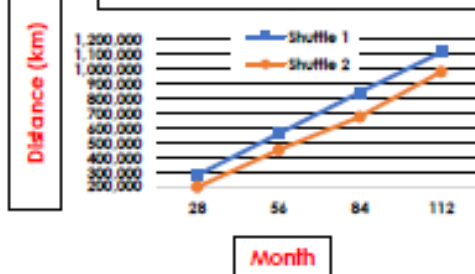

Month	Temperature °C	
	2016	2017
January	3	4
February	4	5
March	5	7
April	7	8
May	12	12
June	13	15

Average UK Temperatures in 2016 and 2017

Greater Depth

7b.

Day	Steps (Nearest 1,000)	
	Jule	Abdul
Monday	10,000	11,000
Tuesday	7,000	10,000
Wednesday	11,000	13,000
Thursday	12,000	14,000
Friday	9,000	11,000
Saturday	18,000	16,000
Sunday	6,000	8,000

Number of Steps Taken in a Week

8a.

Sofia's Change in Weight in 2011 and 2012

Sohan's Change in Weight in 2011 and 2012

8b.

The Growth of 2 Plants in Winter

The Growth of 2 Plants in Summer

9a.

Distance Travelled by 2 Space shuttles

9b.

Distance Swam by 2 Swimmers