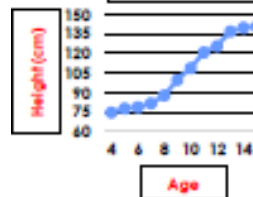

## Expected

4a.

Month	Temperature (°C)
July	17
August	16
September	14
October	10
November	7
December	5

Average UK Temperatures in 2017

5a.

Jordan's Height over 11 Years

Ellie's Height over 11 Years

## Expected

4b.

Day	Distance (m)	
	Max	Oli
Monday	2,000	2,000
Tuesday	1,000	1,500
Wednesday	2,500	2,000
Thursday	1,000	2,500
Friday	2,500	2,000

Distance Walked in a School Week

5b.

Lindsay's Lap Times around the Park