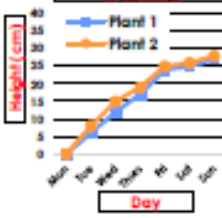

Month	Temperature °C	
	2016	2017
January	3	4
February	4	5
March	5	7
April	7	8
May	12	12
June	13	15

Average UK Temperatures in 2016 and 2017

Greater Depth

7b.

Day	Steps (Nearest 1,000)	
	Jule	Abdul
Monday	10,000	11,000
Tuesday	7,000	10,000
Wednesday	11,000	13,000
Thursday	12,000	14,000
Friday	9,000	11,000
Saturday	18,000	16,000
Sunday	6,000	8,000

Number of Steps Taken in a Week

8a.

Sofia's Change in Weight in 2011 and 2012

Sohan's Change in Weight in 2011 and 2012

8b.

The Growth of 2 Plants in Winter

The Growth of 2 Plants in Summer

9a.