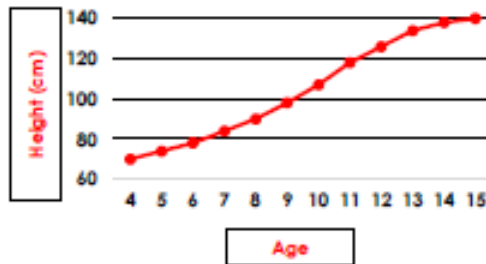

## Developing

1b.

Time	Distance (km)
13:00	5
14:00	10
15:00	15
16:00	15
17:00	20
18:00	25

Distance Walked in 6 Hours

2a.

Jack's Height over 11 Years

2b.

Number of Hando's Restaurants In the UK

3a.

A Sunflower's Height over 2 Weeks

3b.

Average Rainfall In the UK