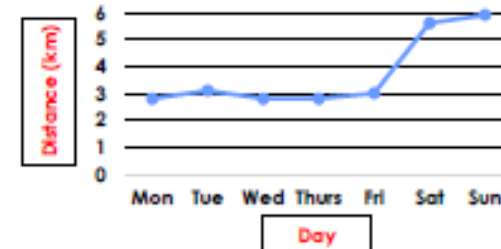

Distance Walked by Sid In a Week